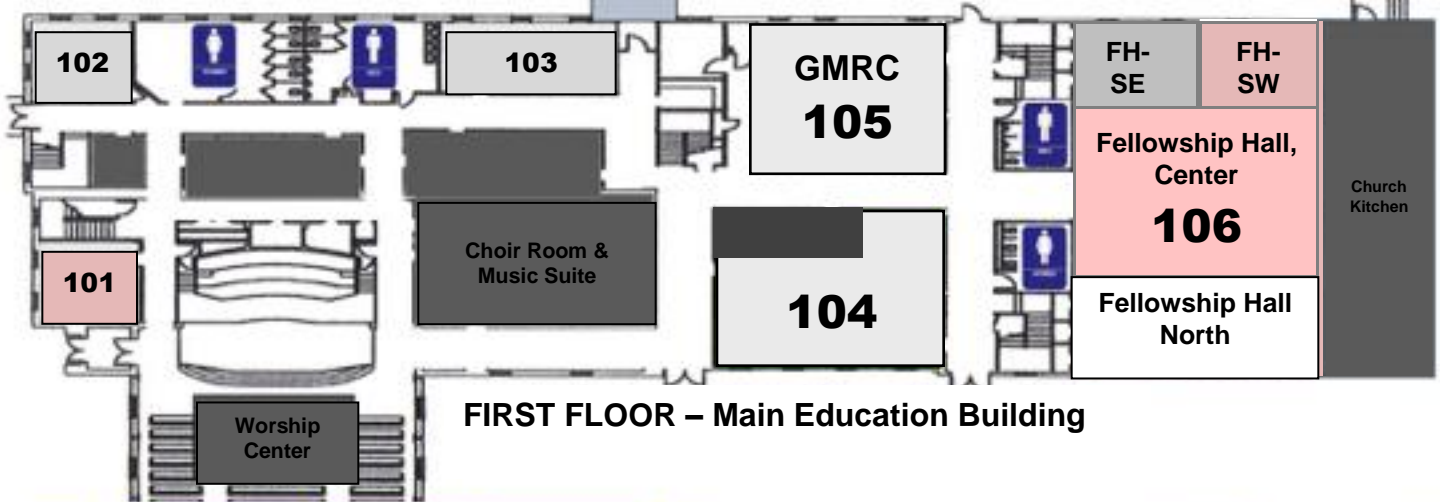

OFF-CAMPUS CLASSES (CO-ED)		
"Cowboy Way"	C. Moore	3D Corral
"3:16 Class"	Tony Fry	Rock Building
3D Connect	Hettich/Swanner	Wright House
Back 40 Class	Tommy Lee	Back 40

CHILDREN	
1st Grade	223
2-3 Grades	221
4-6 Grade	202
4-6 Grade	203

YOUTH	
All youth Sunday School classes will meet in the FBC Annex Youth Ministry Center on the corner of Elm and Mill Streets	
PRESCHOOL	
Bed Babies-1	PS 111
2-3 Year Olds	PS 112
Extra Room	PS 114
Pre-K/Kinder (4s & 5s)	PS 113

SECOND FLOOR - Main Education Building