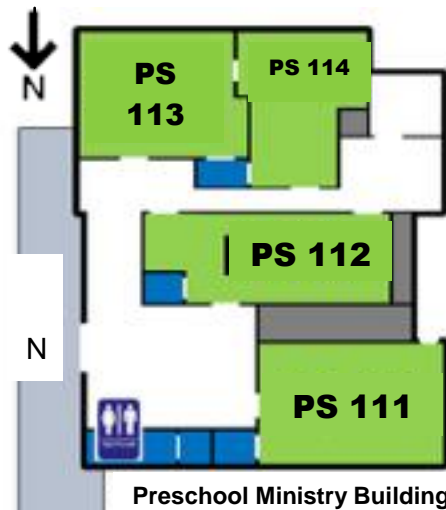

OFF-CAMPUS CLASSES (CO-ED)		
"Cowboy Way"	C. Moore	3D Corral
"3:16 Class"	Tony Fry	Rock Building
3D Connect	Hettich/Swanner	Wright House
Back 40 Class	Tommy Lee	Back 40

CHILDREN	
1st Grade	223
2-3 Grades	221
4-6 Grade	202
4-6 Grade	203

YOUTH	
All youth Sunday School classes will meet in the FBC Annex Youth Ministry Center on the corner of Elm and Mill Streets	
PRESCHOOL	
Bed Babies-1	PS 111
2-3 Year Olds	PS 112
Extra Room	PS 114
Pre-K/Kinder (4s & 5s)	PS 113

SECOND FLOOR - Main Education Building