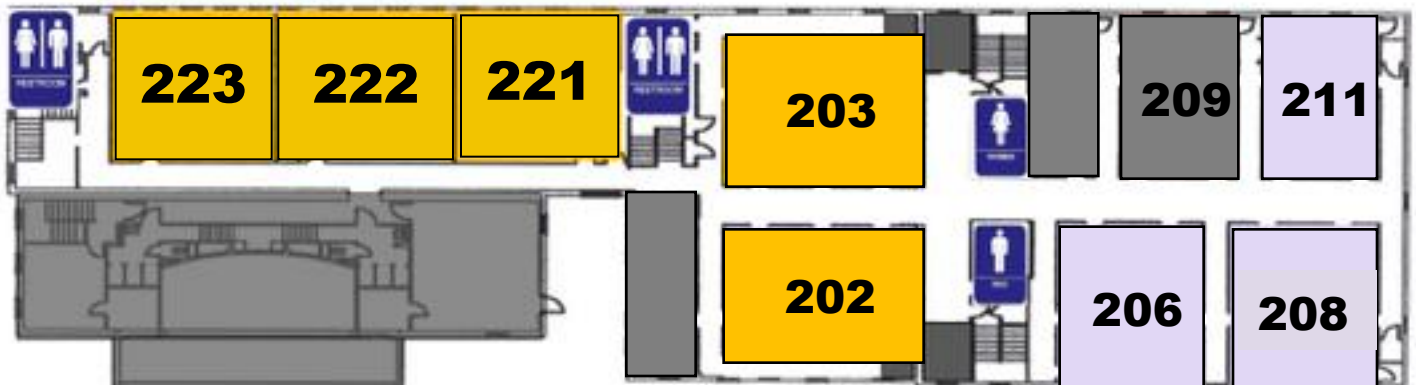

OFF-CAMPUS CLASSES (CO-ED)		
"Cowboy Way"	C. Moore	3D Corral
"3:16 Class"	Tony Fry	Rock Building
3D Connect	Hettich/Swanner	Wright House
Back 40 Class	Tommy Lee	Back 40

CHILDREN	
1st Grade	223
2-3 Grades	221
4-6 Grade	202
4-6 Grade	203

YOUTH	
All youth Sunday School classes will meet in the FBC Annex Youth Ministry Center on the corner of Elm and Mill Streets	
PRESCHOOL	
Bed Babies-1	PS 111
2-3 Year Olds	PS 112
Extra Room	PS 114
Pre-K/Kinder (4s & 5s)	PS 113

SECOND FLOOR - Main Education Building